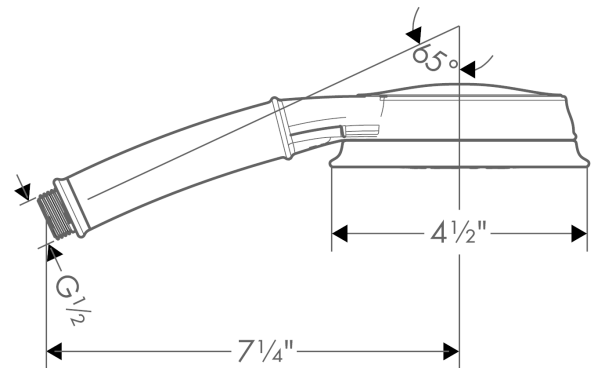

**Croma 100 Classic**  
**Handshower 3-Jet, 2.5 GPM**  
 Finishes : **chrome** Part no. : **04072000**

**Description**

**Features**

- Spray modes: Full, Pulsating Massage, Intense Turbo
- 75 no-clog spray channels
- Flow: 2.5 GPM (9.5 L/Min)

**Item details**

List Price \$ 109.00

**Technology**

**Compliance**

**Product image**

**Scale drawing**

**Croma 100 Classic**  
**Handshower 3-Jet, 2.5 GPM**  
Finishes : **chrome** Part no. : **04072000**

Exploded drawing

Year of production: >01/08

**Croma 100 Classic**  
**Handshower 3-Jet, 2.5 GPM**  
 Finishes : **chrome**    Part no. : **04072000**

**Spare parts list**

Year of production: >01/08

<b>Pos.</b>	<b>Description</b>	<b>Part no.</b>	<b>Price</b>	<b>PU</b>
1	filter packing	94246000	-	1